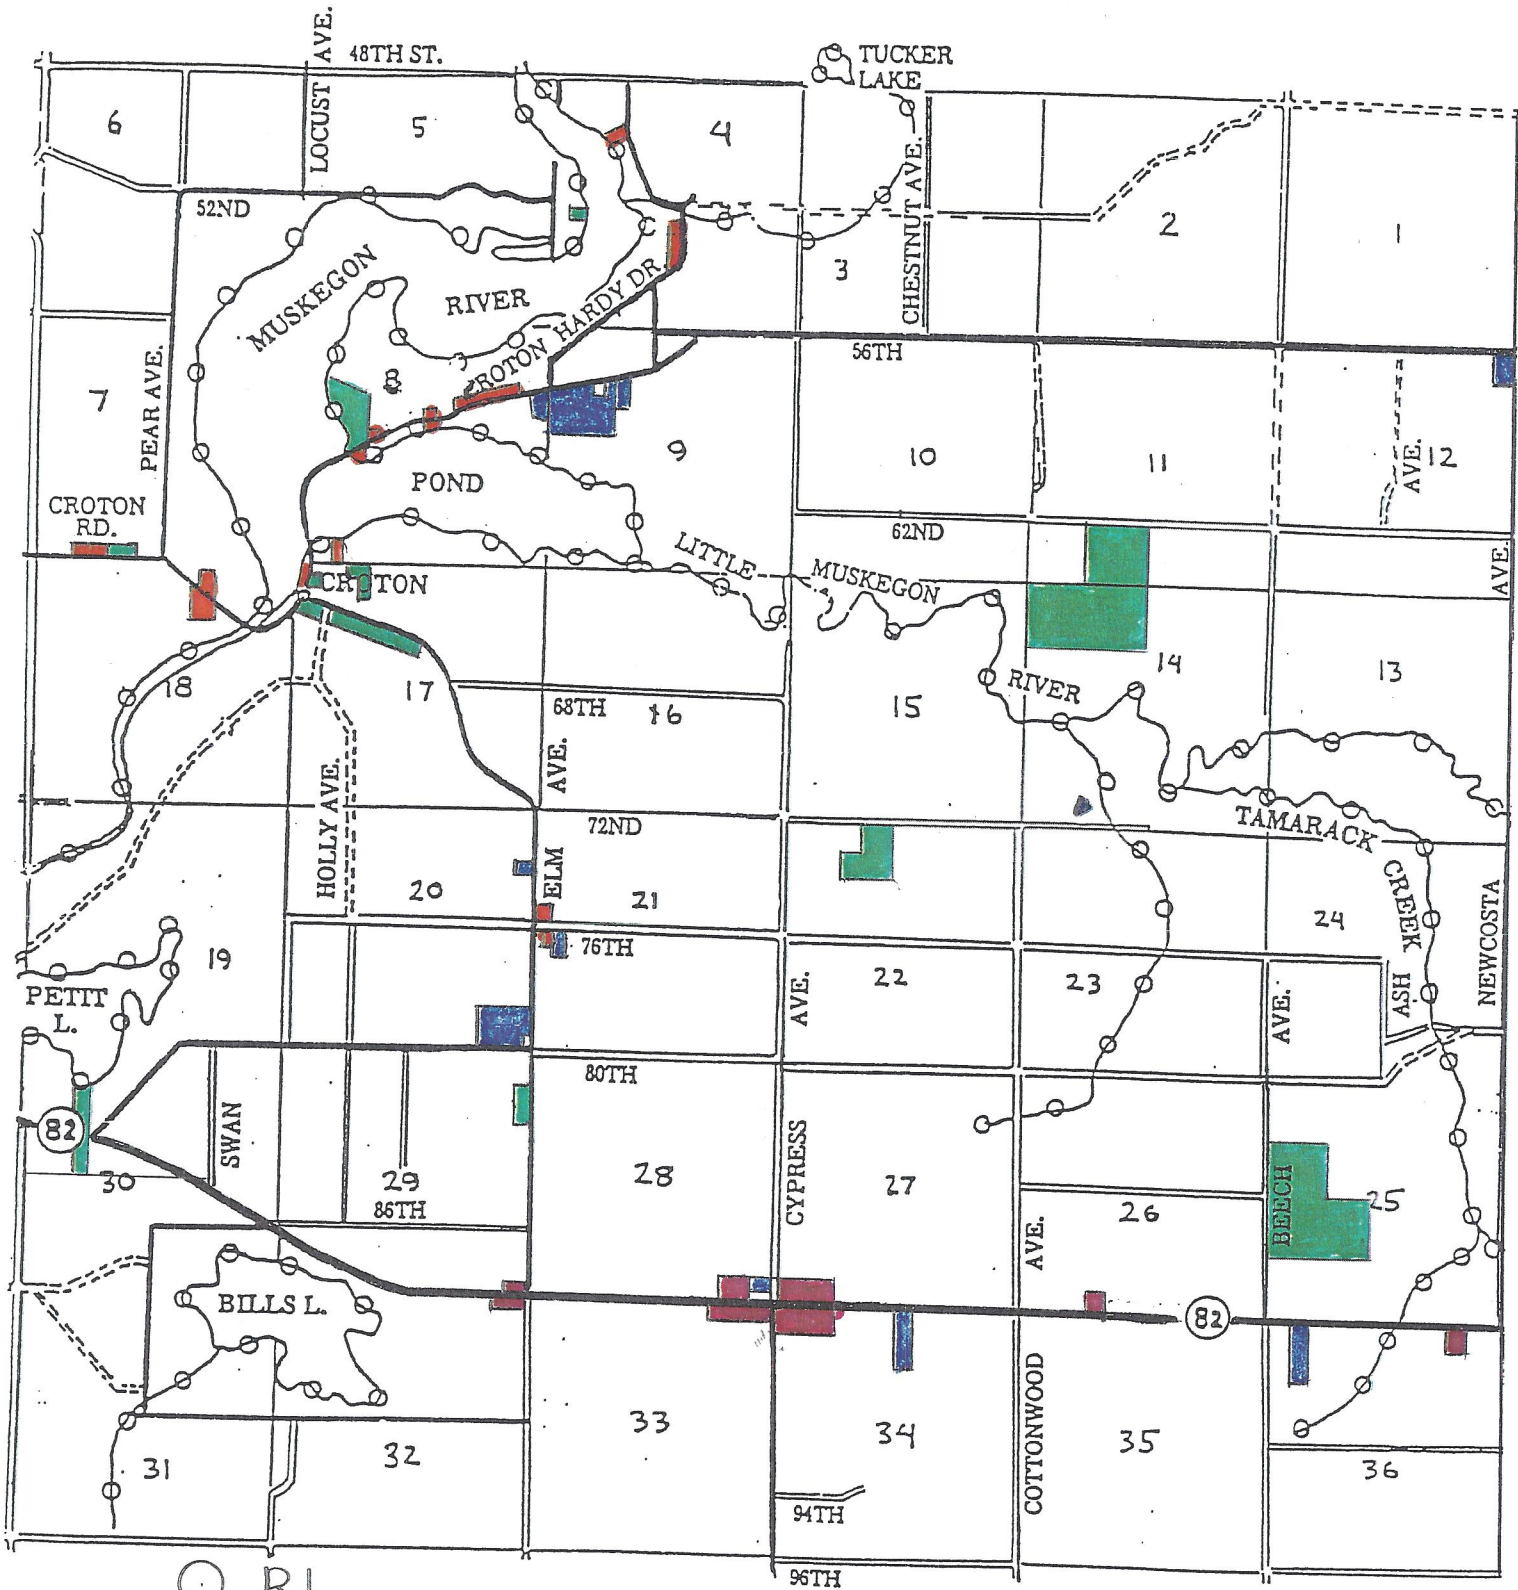

CROTON TOWNSHIP ZONING MAP

- RI
- HC
- NC
- Public
- SP. USE

○ WO Properties within 300 feet of any lake, river or tributary.